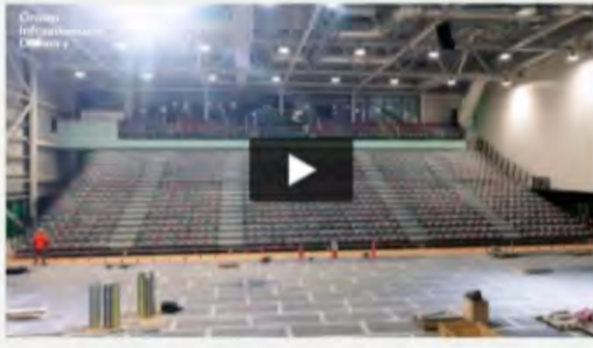

Competition pool liner installed

One of the most striking recent changes at Parakiore has been the installation of the liner for the 50-metre competition pool.

Once the necessary fittings are installed into the liner for the water filtration system, the first watertightness test will be conducted. This will involve filling the pool with about 300mm of water initially, followed by a more substantial fill.

Similarly, the liners are now in place in the shallow water and deep water leisure pools in preparation for testing.

On the aquatic play tower, work is underway to install the safety netting beneath the structure and slides. This will be followed by the addition of the water toys and other features to the play area.

Beside the play tower, installation of the runouts for the five eel-inspired hydrosides is also underway.

Retractable grandstands installed

Some of the largest retractable grandstands in New Zealand are now operational around the Show Court. You can see them in action in this video.

First spaces nearing finish line

High Performance Sport New Zealand's area is on track to be one of the first completed spaces in the facility.

With its large kitchen, treatment, recovery, and changing areas, the space will be an impressive new home for our elite athletes.